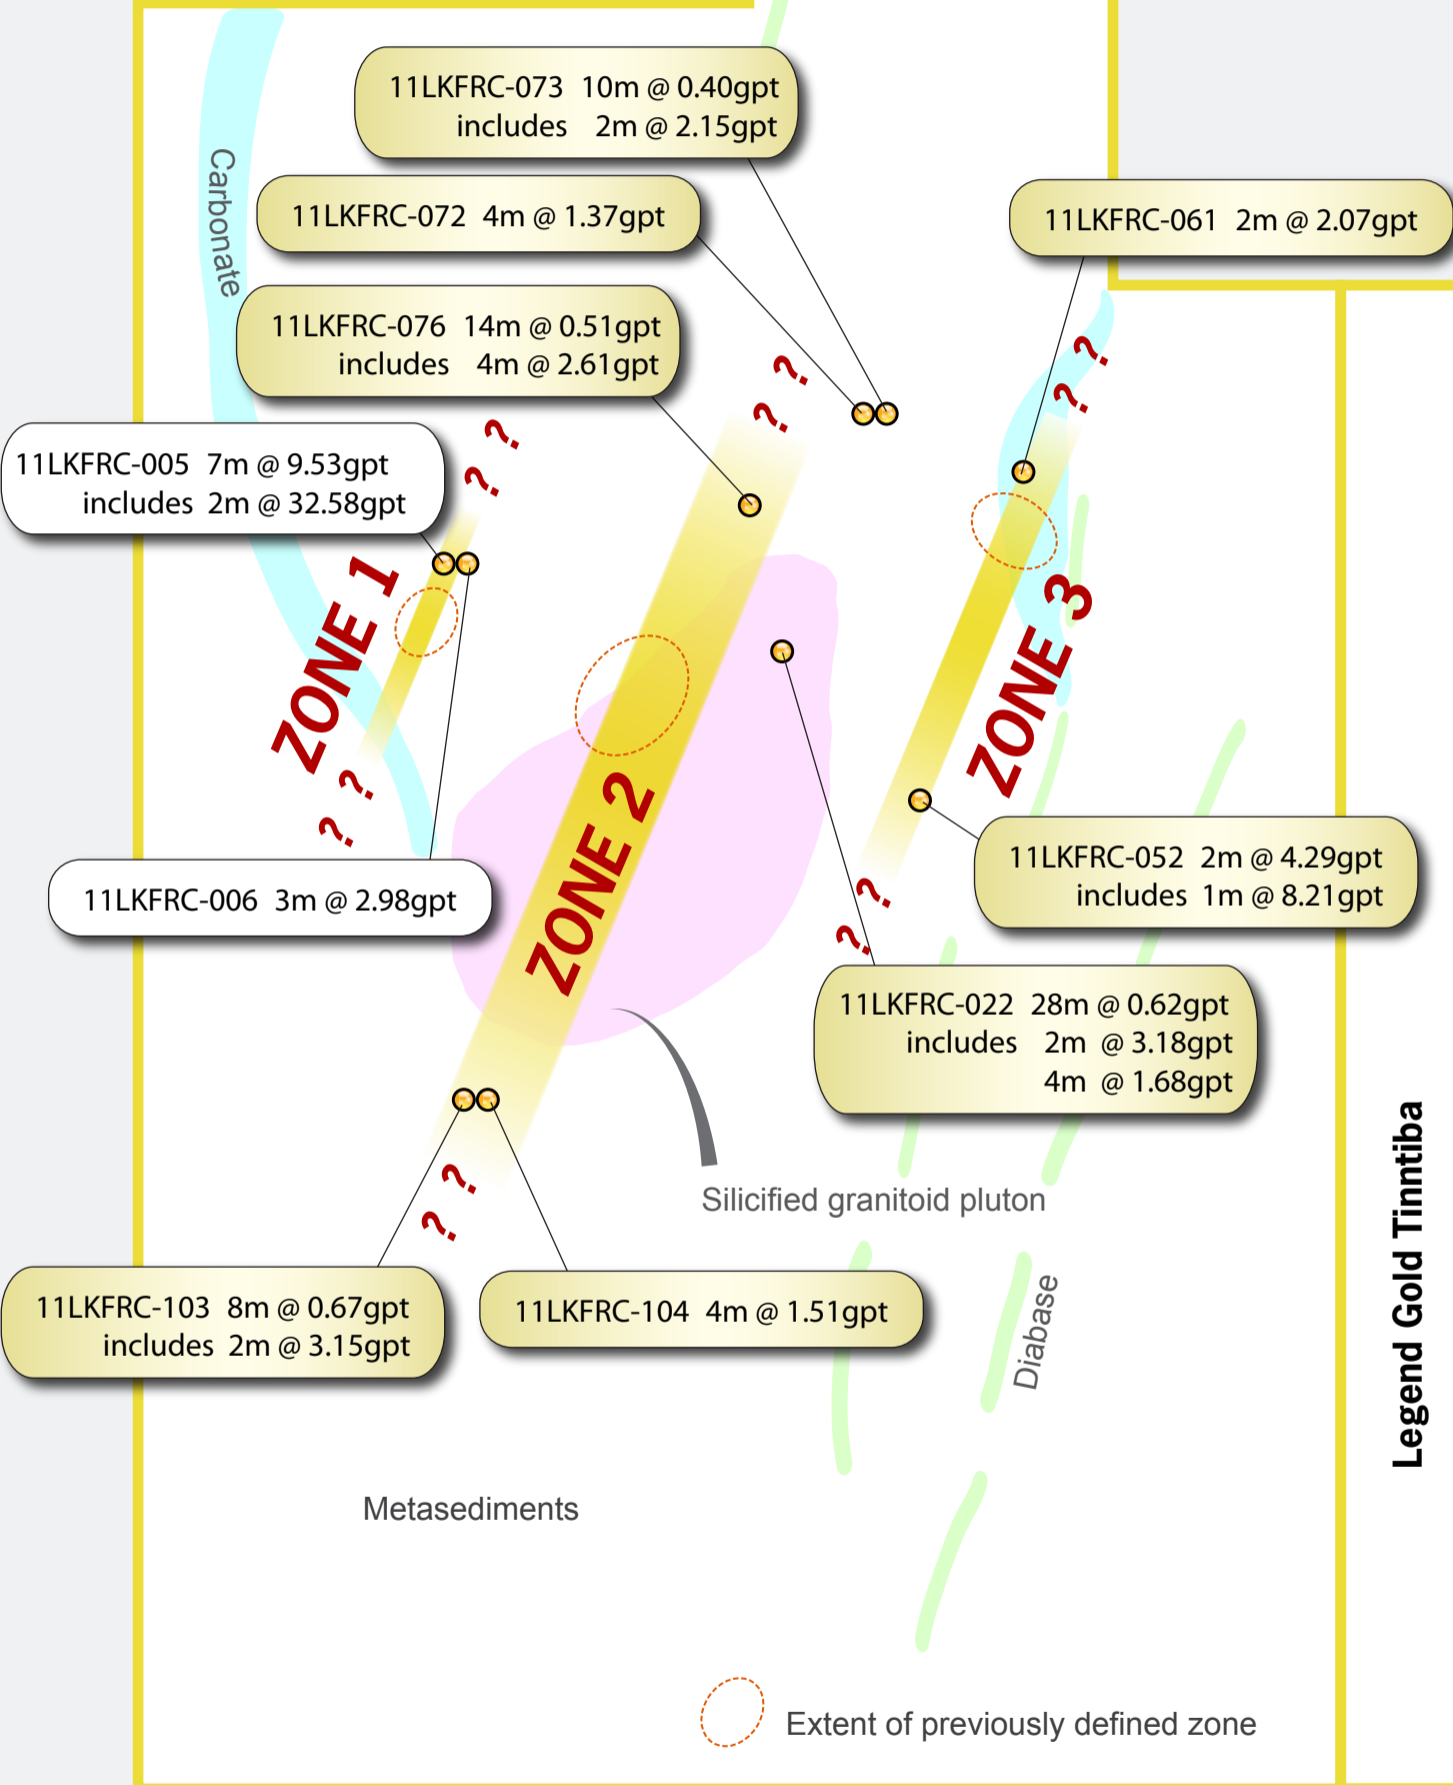

4km to
Sadiola Gold Mine
 Satellite Pits FE-3 and FE-4

AngloGold Ashanti

Legend Gold Tinnitba

AngloGold Ashanti

1km

Press Release 17 Aug 2011